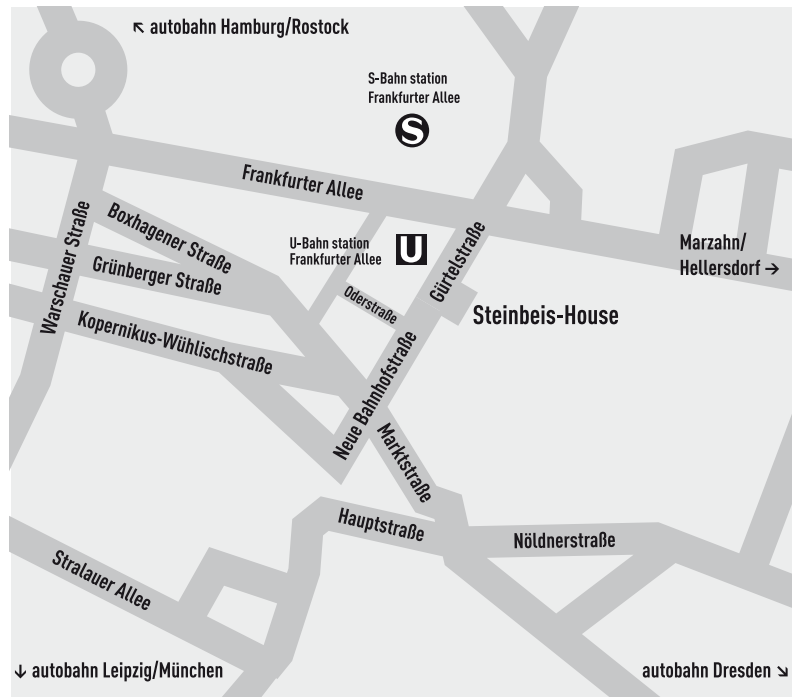

Pkw:

Autobahn A113/A10/A12 Dresden, Ausfahrt Dreieck Treptow, Richtung Friedrichshain
Autobahn A114/A11/A24 Hamburg/Rostock, Ausfahrt Pankow-Zentrum
Autobahn A115/A9/A2 Leipzig/München, Ausfahrt Dreieck Funkturm, Richtung Tegel/Hamburg, Ausfahrt Kaiserdamm

Arrival

Public transportation:

S-Bahn, station Frankfurter Allee, lines S41 and S42,

S-Bahn, station Ostkreuz, lines S5 and S7 or

U-Bahn, station Frankfurter Allee, line U5

Bus, station Neue Bahnhofstraße, line 240

Bus, airport feeder X9 and 109 to station Zoologischer Garten,
further with S-Bahn

Car:

autobahn Dresden A113/A10/A12, exit Dreieck Treptow, direction
Friedrichshain

autobahn Hamburg/Rostock A114/A11/A24, exit Pankow-Zentrum

autobahn Leipzig/München A115/A9/A2, exit Dreieck Funkturm,
direction Tegel/Hamburg, exit Kaiserdamm

Parking

Car park in front of the house,
in the basement garage or
at the side street Oderstraße